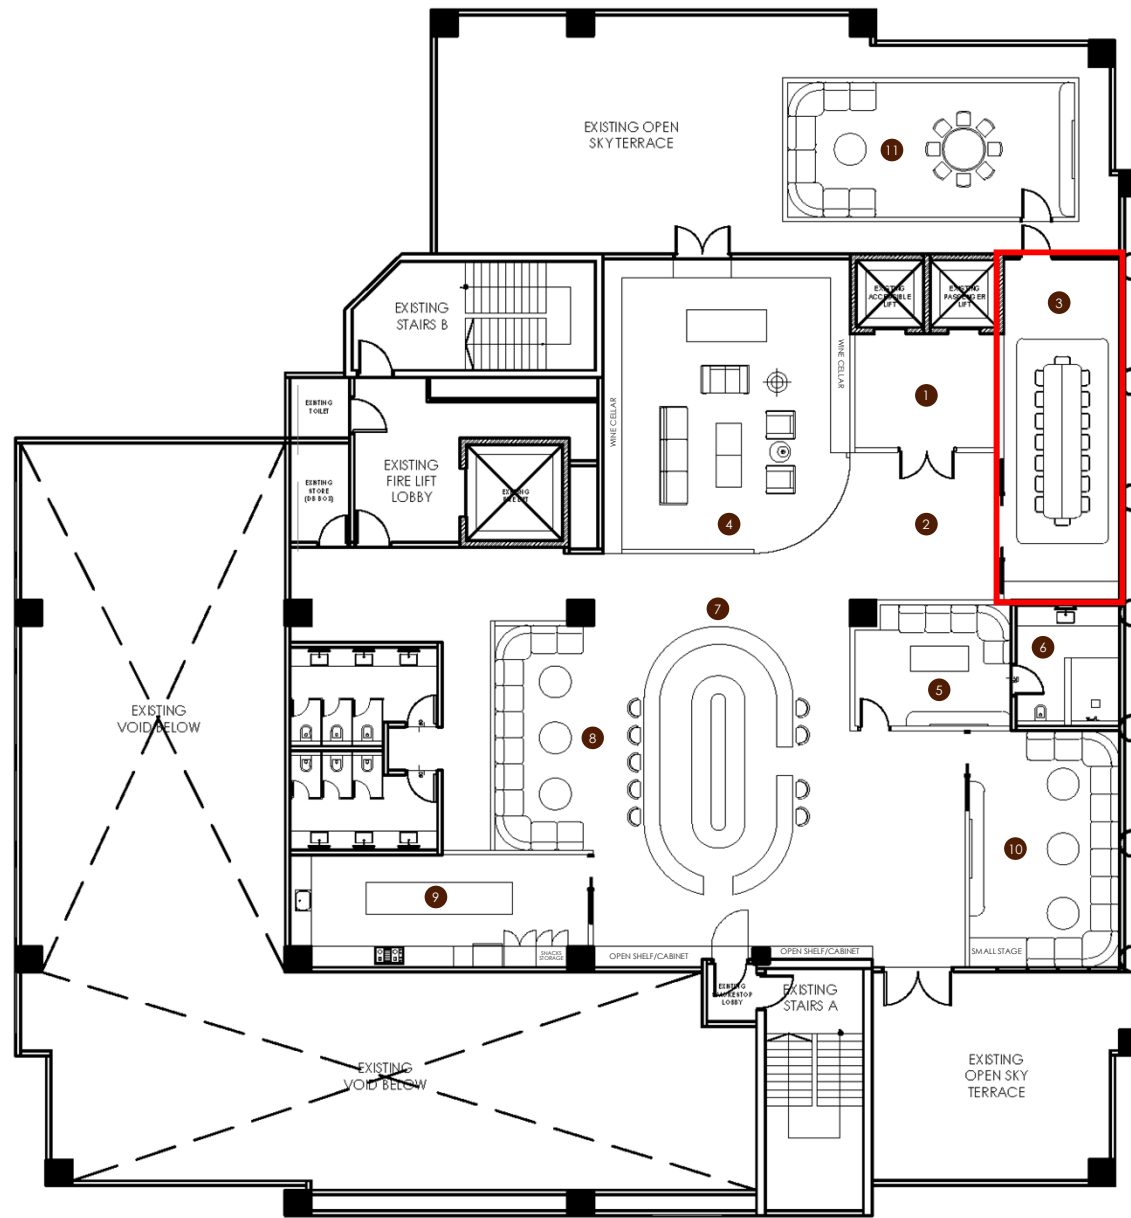

FLOORPLAN

1. ENTRANCE
2. FOYER
3. DINING ROOM
4. INFUSION DEN & WINE CELLAR
5. PRIVATE ROOM
6. POWDER ROOM
7. ODYSSEY BAR
8. ODYSSEY LOUNGE
9. KITCHEN
10. KARAOKE ROOM
11. PRIVATE ROOM

SHAPES BEING IMPLEMENTED IN THE WINE CELLAR TO CHARACTERIZE THE CHINOISERIE
OPIUM STYLE BACK IN THE DAYS WHILE INTEGRATING THE MODERN ELEMENTS

B&B ITALIA
ATOLL SOFA

B&B ITALIA
MICHELE SOFA

B&B ITALIA
EDUARDO ARMCHAIR

LEMA
FANTINO ARMCHAIR

MERIDIANI
BELT COFFEE TABLE

LATO
LUCA SIDE TABLES

FLOORPLAN

1. ENTRANCE
2. FOYER
3. DINING ROOM
4. INFUSION DEN & WINE CELLAR
5. PRIVATE ROOM
6. POWDER ROOM
7. ODYSSEY BAR
8. ODYSSEY LOUNGE
9. KITCHEN
10. KARAOKE ROOM
11. PRIVATE ROOM

BROKIS DESIGN
DOME NOMAD

LUM
LIGHT PANEL

- 1. ENTRANCE
- 2. FOYER
- 3. DINING ROOM
- 4. INFUSION DEN
WINE CELLAR
- 5. PRIVATE ROOM
- 6. POWDER ROOM
- 7. ODYSSEY BAR
- 8. ODYSSEY LOU
- 9. KITCHEN
- 10. KARAOKE RO
- 11. PRIVATE ROC