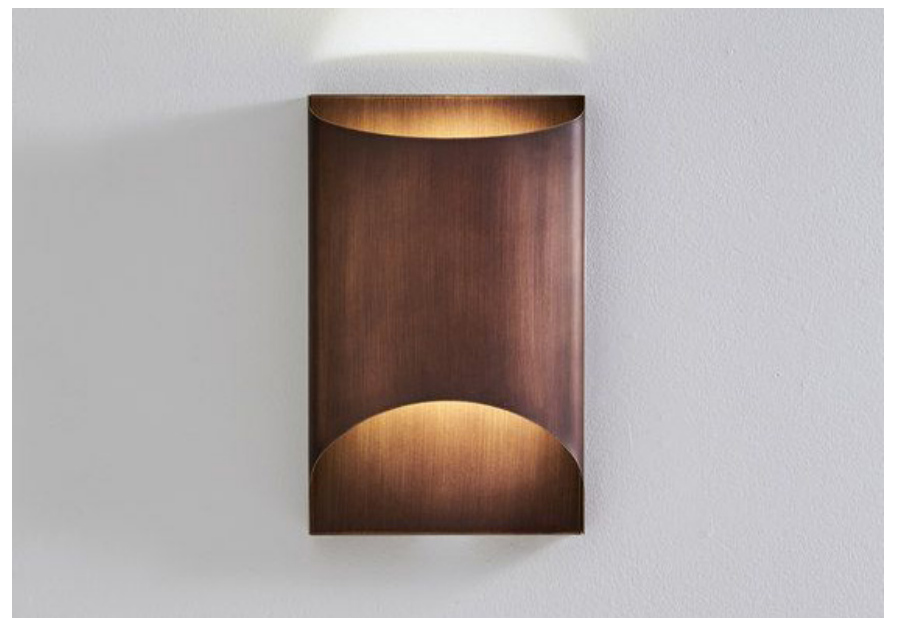

CELEST // PENTA
XL // APRILE FATTY