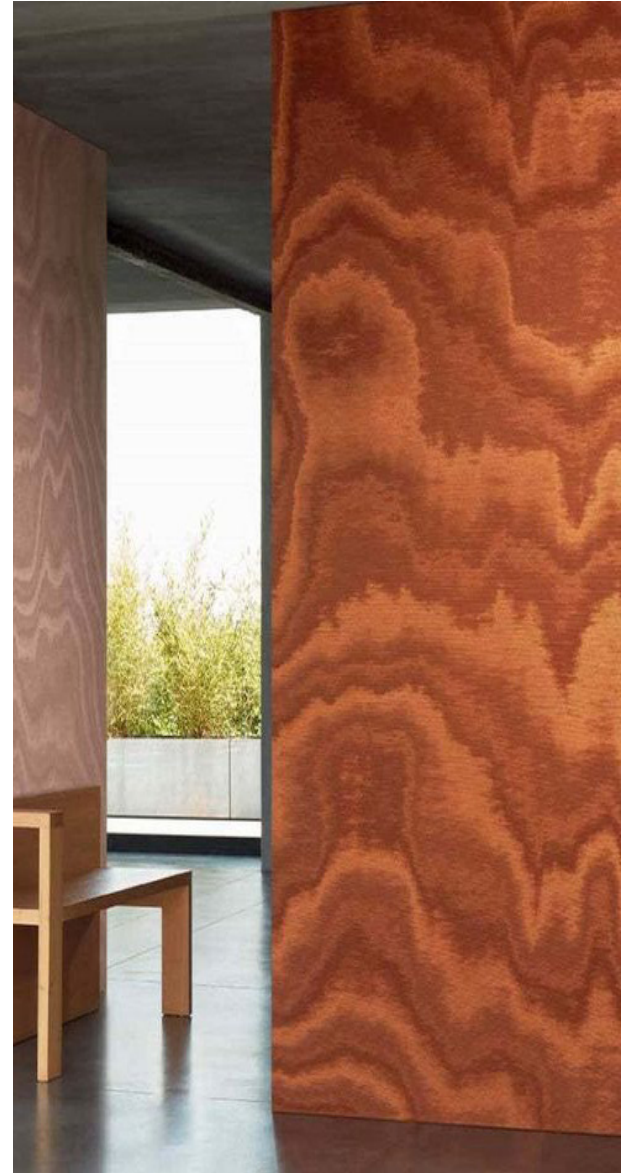

LEATHER

CUSTOMISED EFFECT PAINT

VELVET

METAL

ANTIQUE MIRROR

WALLPAPER

LOUNGE / RELAXED ATMOSPHERE

SOFT FABRICS / METAL TRIMMING