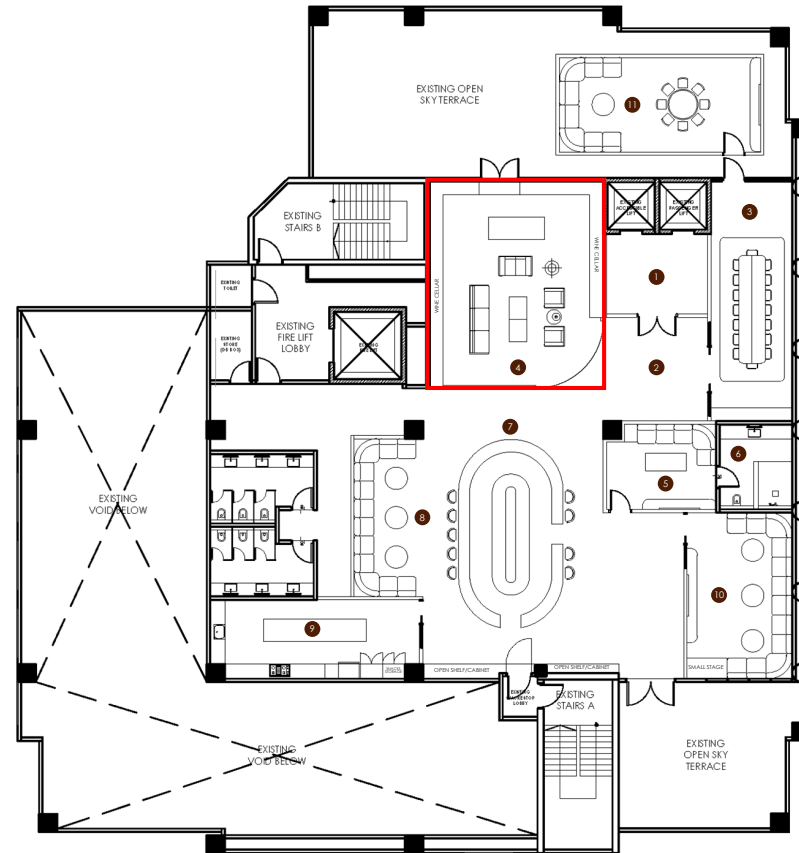

FLOORPLAN

1. ENTRANCE
2. FOYER
3. DINING ROOM
4. INFUSION DEN & WINE CELLAR
5. PRIVATE ROOM
6. POWDER ROOM
7. ODYSSEY BAR
8. ODYSSEY LOUNGE
9. KITCHEN
10. KARAOKE ROOM
11. PRIVATE ROOM

SHAPES BEING IMPLEMENTED IN THE WINE CELLAR TO CHARACTERIZE THE CHINOISERIE
OPIUM STYLE BACK IN THE DAYS WHILE INTEGRATING THE MODERN ELEMENTS

B&B ITALIA
ATOLL SOFA

B&B ITALIA
MICHELE SOFA

B&B ITALIA
EDUARDO ARMCHAIR

LEMA
FANTINO ARMCHAIR

MERIDIANI
BELT COFFEE TABLE

LATO
LUCA SIDE TABLES

FLOORPLAN

1. ENTRANCE
2. FOYER
3. DINING ROOM
4. INFUSION DEN & WINE CELLAR
5. PRIVATE ROOM
6. POWDER ROOM
7. ODYSSEY BAR
8. ODYSSEY LOUNGE
9. KITCHEN
10. KARAOKE ROOM
11. PRIVATE ROOM

BROKIS DESIGN
DOME NOMAD

LUM
LIGHT PANEL

- 1. ENTRANCE
- 2. FOYER
- 3. DINING ROOM
- 4. INFUSION DEN
WINE CELLAR
- 5. PRIVATE ROOM
- 6. POWDER ROOM
- 7. ODYSSEY BAR
- 8. ODYSSEY LOU
- 9. KITCHEN
- 10. KARAOKE RO
- 11. PRIVATE ROC