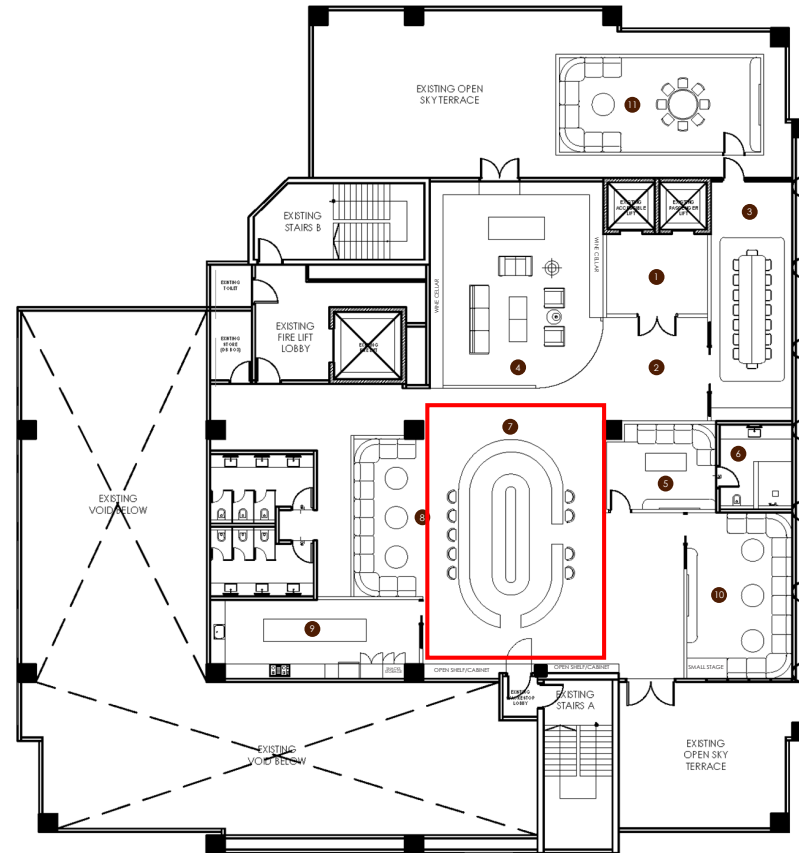

FLOORPLAN

1. ENTRANCE
2. FOYER
3. DINING ROOM
4. INFUSION DEN & WINE CELLAR
5. PRIVATE ROOM
6. POWDER ROOM
7. ODYSSEY BAR
8. ODYSSEY LOUNGE
9. KITCHEN
10. KARAOKE ROOM
11. PRIVATE ROOM

SHAPES BEING IMPLEMENTED IN THE WINE CELLAR TO CHARACTERIZE THE CHINOISERIE
OPIUM STYLE BACK IN THE DAYS WHILE INTEGRATING THE MODERN ELEMENTS

B&B ITALIA
ATOLL SOFA

B&B ITALIA
MICHELE SOFA

B&B ITALIA
EDUARDO ARMCHAIR

LEMA
FANTINO ARMCHAIR

MERIDIANI
BELT COFFEE TABLE

LATO
LUCA SIDE TABLES

FLOORPLAN

1. ENTRANCE
2. FOYER
3. DINING ROOM
4. INFUSION DEN & WINE CELLAR
5. PRIVATE ROOM
6. POWDER ROOM
7. ODYSSEY BAR
8. ODYSSEY LOUNGE
9. KITCHEN
10. KARAOKE ROOM
11. PRIVATE ROOM

BROKIS DESIGN
DOME NOMAD

LUM
LIGHT PANEL

- 1. ENTRANCE
- 2. FOYER
- 3. DINING ROOM
- 4. INFUSION DEN
WINE CELLAR
- 5. PRIVATE ROOM
- 6. POWDER ROOM
- 7. ODYSSEY BAR
- 8. ODYSSEY LOU
- 9. KITCHEN
- 10. KARAOKE RO
- 11. PRIVATE ROC