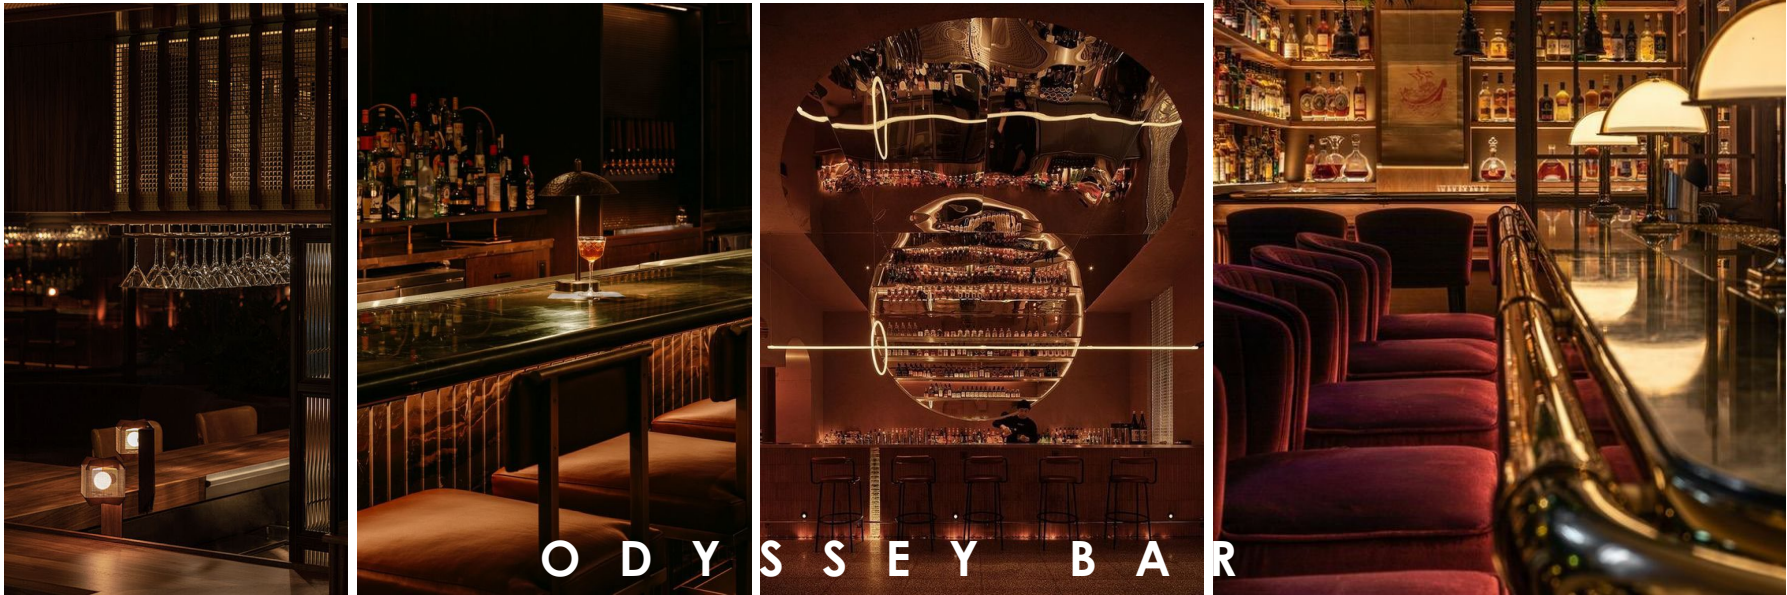

B&B ITALIA
ATOLL SOFA

B&B ITALIA
MICHELE SOFA

B&B ITALIA
EDUARDO ARMCHAIR

LEMA
FANTINO ARMCHAIR

MERIDIANI
BELT COFFEE TABLE

LATO
LUCA SIDE TABLES

FLOORPLAN

1. ENTRANCE
2. FOYER
3. DINING ROOM
4. INFUSION DEN & WINE CELLAR
5. PRIVATE ROOM
6. POWDER ROOM
7. ODYSSEY BAR
8. ODYSSEY LOUNGE
9. KITCHEN
10. KARAOKE ROOM
11. PRIVATE ROOM